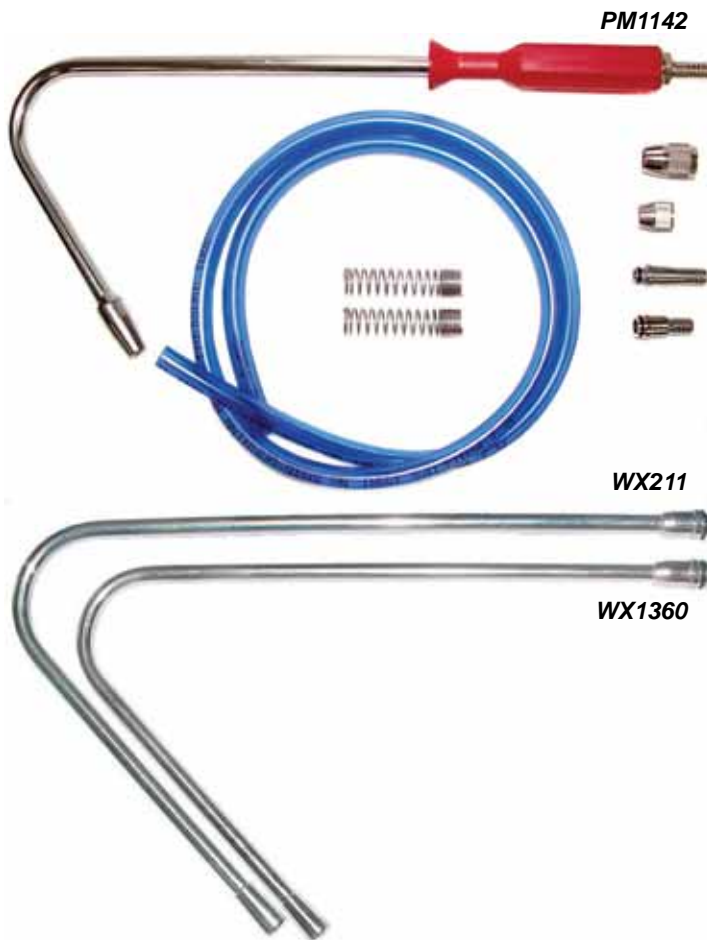

NJ Phillips Hook Nozzles

- **PM1142**
 - Hyflow Hook Nozzle to fit 20ml, 30ml & 60ml metal & plastic drenchers.
 - Fast refill due to large inlet fitting and tube.
 - Designed for thicker drench.
- **WX211** – Fixed Hook Nozzle to fit 20ml and 30ml metal & plastic drenchers.
- **WX1360** – Fixed Hook Nozzle to fit 60ml metal & plastic drenchers.