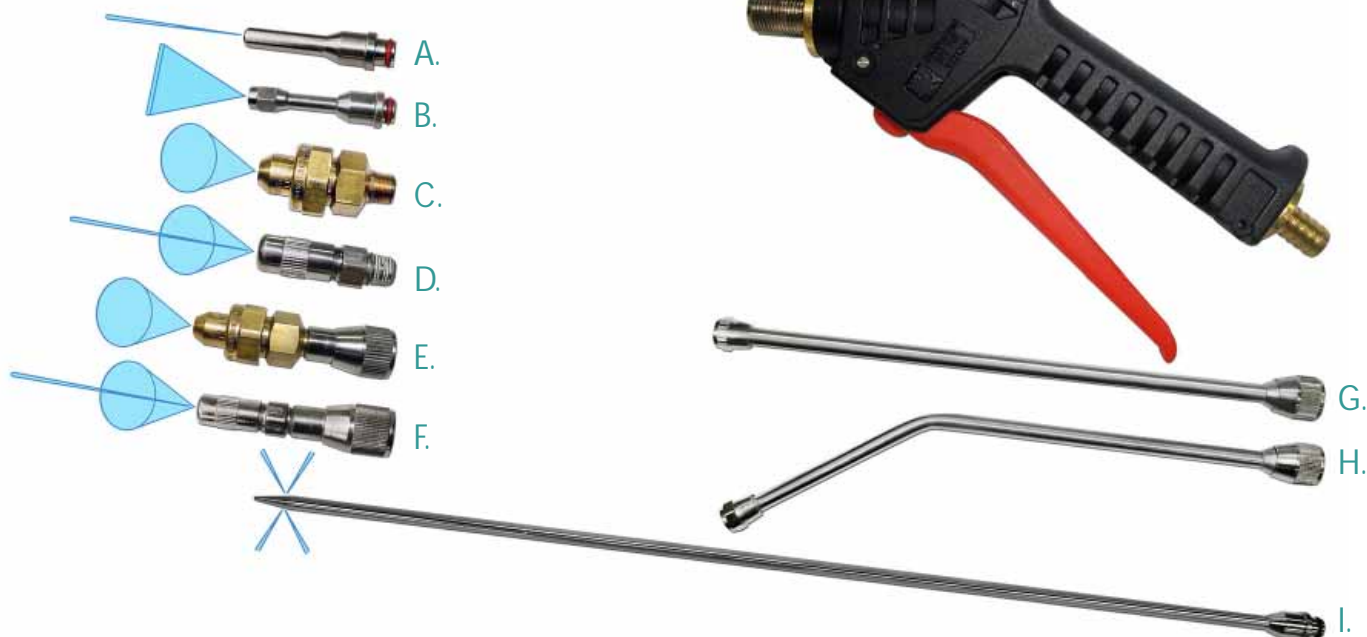

- Use with high-pressure, high-volume application.
- Nozzles sold separately.

LEGEND	NOZZLES	TO FIT	LENGTH	REACH	CODE
A.	Stream Splatter Nozzle	–	40mm (1½")	Up to 10 metres.	WX1549
B.	Flat Fan Nozzle	–	–	–	WX596
C.	Cone Nozzle	G & H Nozzles only.	–	–	WX1450
D.	Adjustable Cone Nozzle	G & H Nozzles only.	–	–	WX1732
E.	Cone Nozzle	–	–	–	WX1734
F.	Adjustable Cone Nozzle	–	–	–	WX1733
G.	Nozzle Extension	–	280mm (11")	–	WX207B
H.	Bent Nozzle Extension	–	280mm (11")	–	WX88B
I.	4 Hole Spear Nozzle	–	470mm (19")	–	WX1371